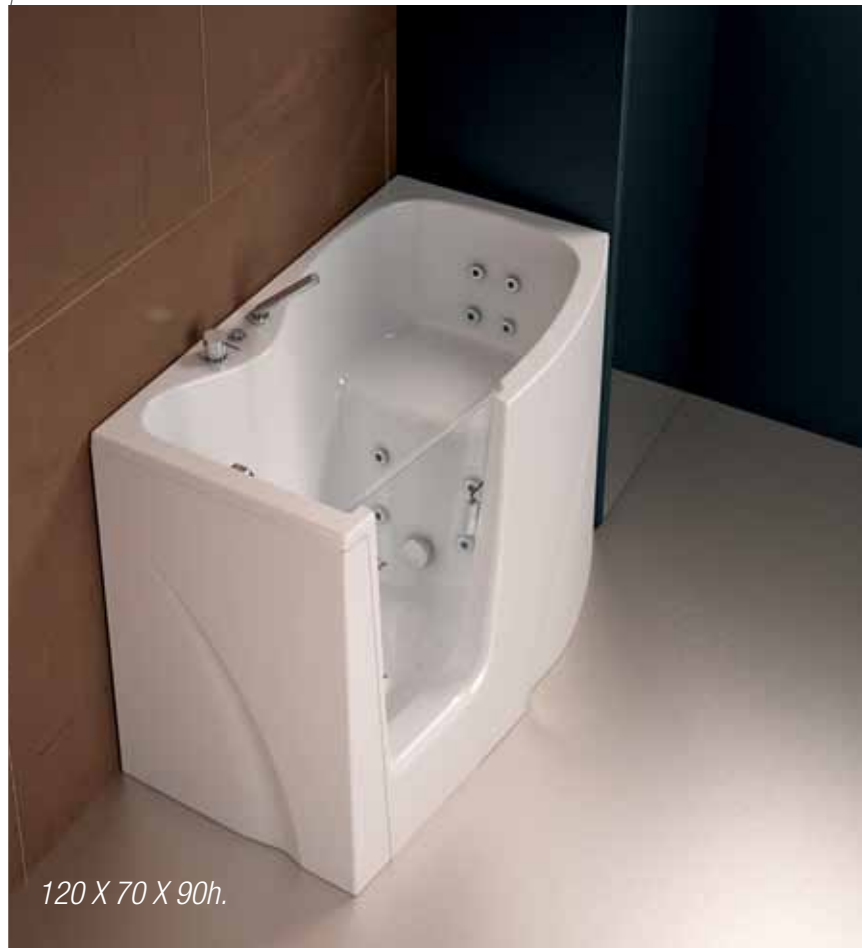

PATENTED MODEL

Finally, it's here: a truly invisible hydromassage system, for designs with absolutely clean lines and tubs completely free of external outlets and jets. The GHOST SYSTEM, an exclusive Treesse patent, is named for the invisibility of its hydromassage system, completely built-in inside the tub. The system features a thin opening around the inside edges that houses a great number of properly oriented jets.

HIDDEN ENERGY

I micro getti direzionabili dell'idromassaggio sono nascosti lungo la sottile fessura perimetrale, che caratterizza l'innovativo design della vasca.

The adjustable micro jets of the hydromassage system are concealed along the thin inside edge, the distinguishing feature of the tub's innovative design.

L'innovazione si esprime nella componentistica tecnica totalmente incorporata in una intercapedine della vasca, compreso il meccanismo di troppo pieno sifonato.

Its innovation is seen in the tub's technical hardware completely built into a gap space, including the siphon overflow.

Asyx box top

designer Paolo Parea

160 X 90 X 220h.

Asyx box midi

designer Paolo Parea

160 X 90 X 220h.

Gen-y

designer Paolo Parea